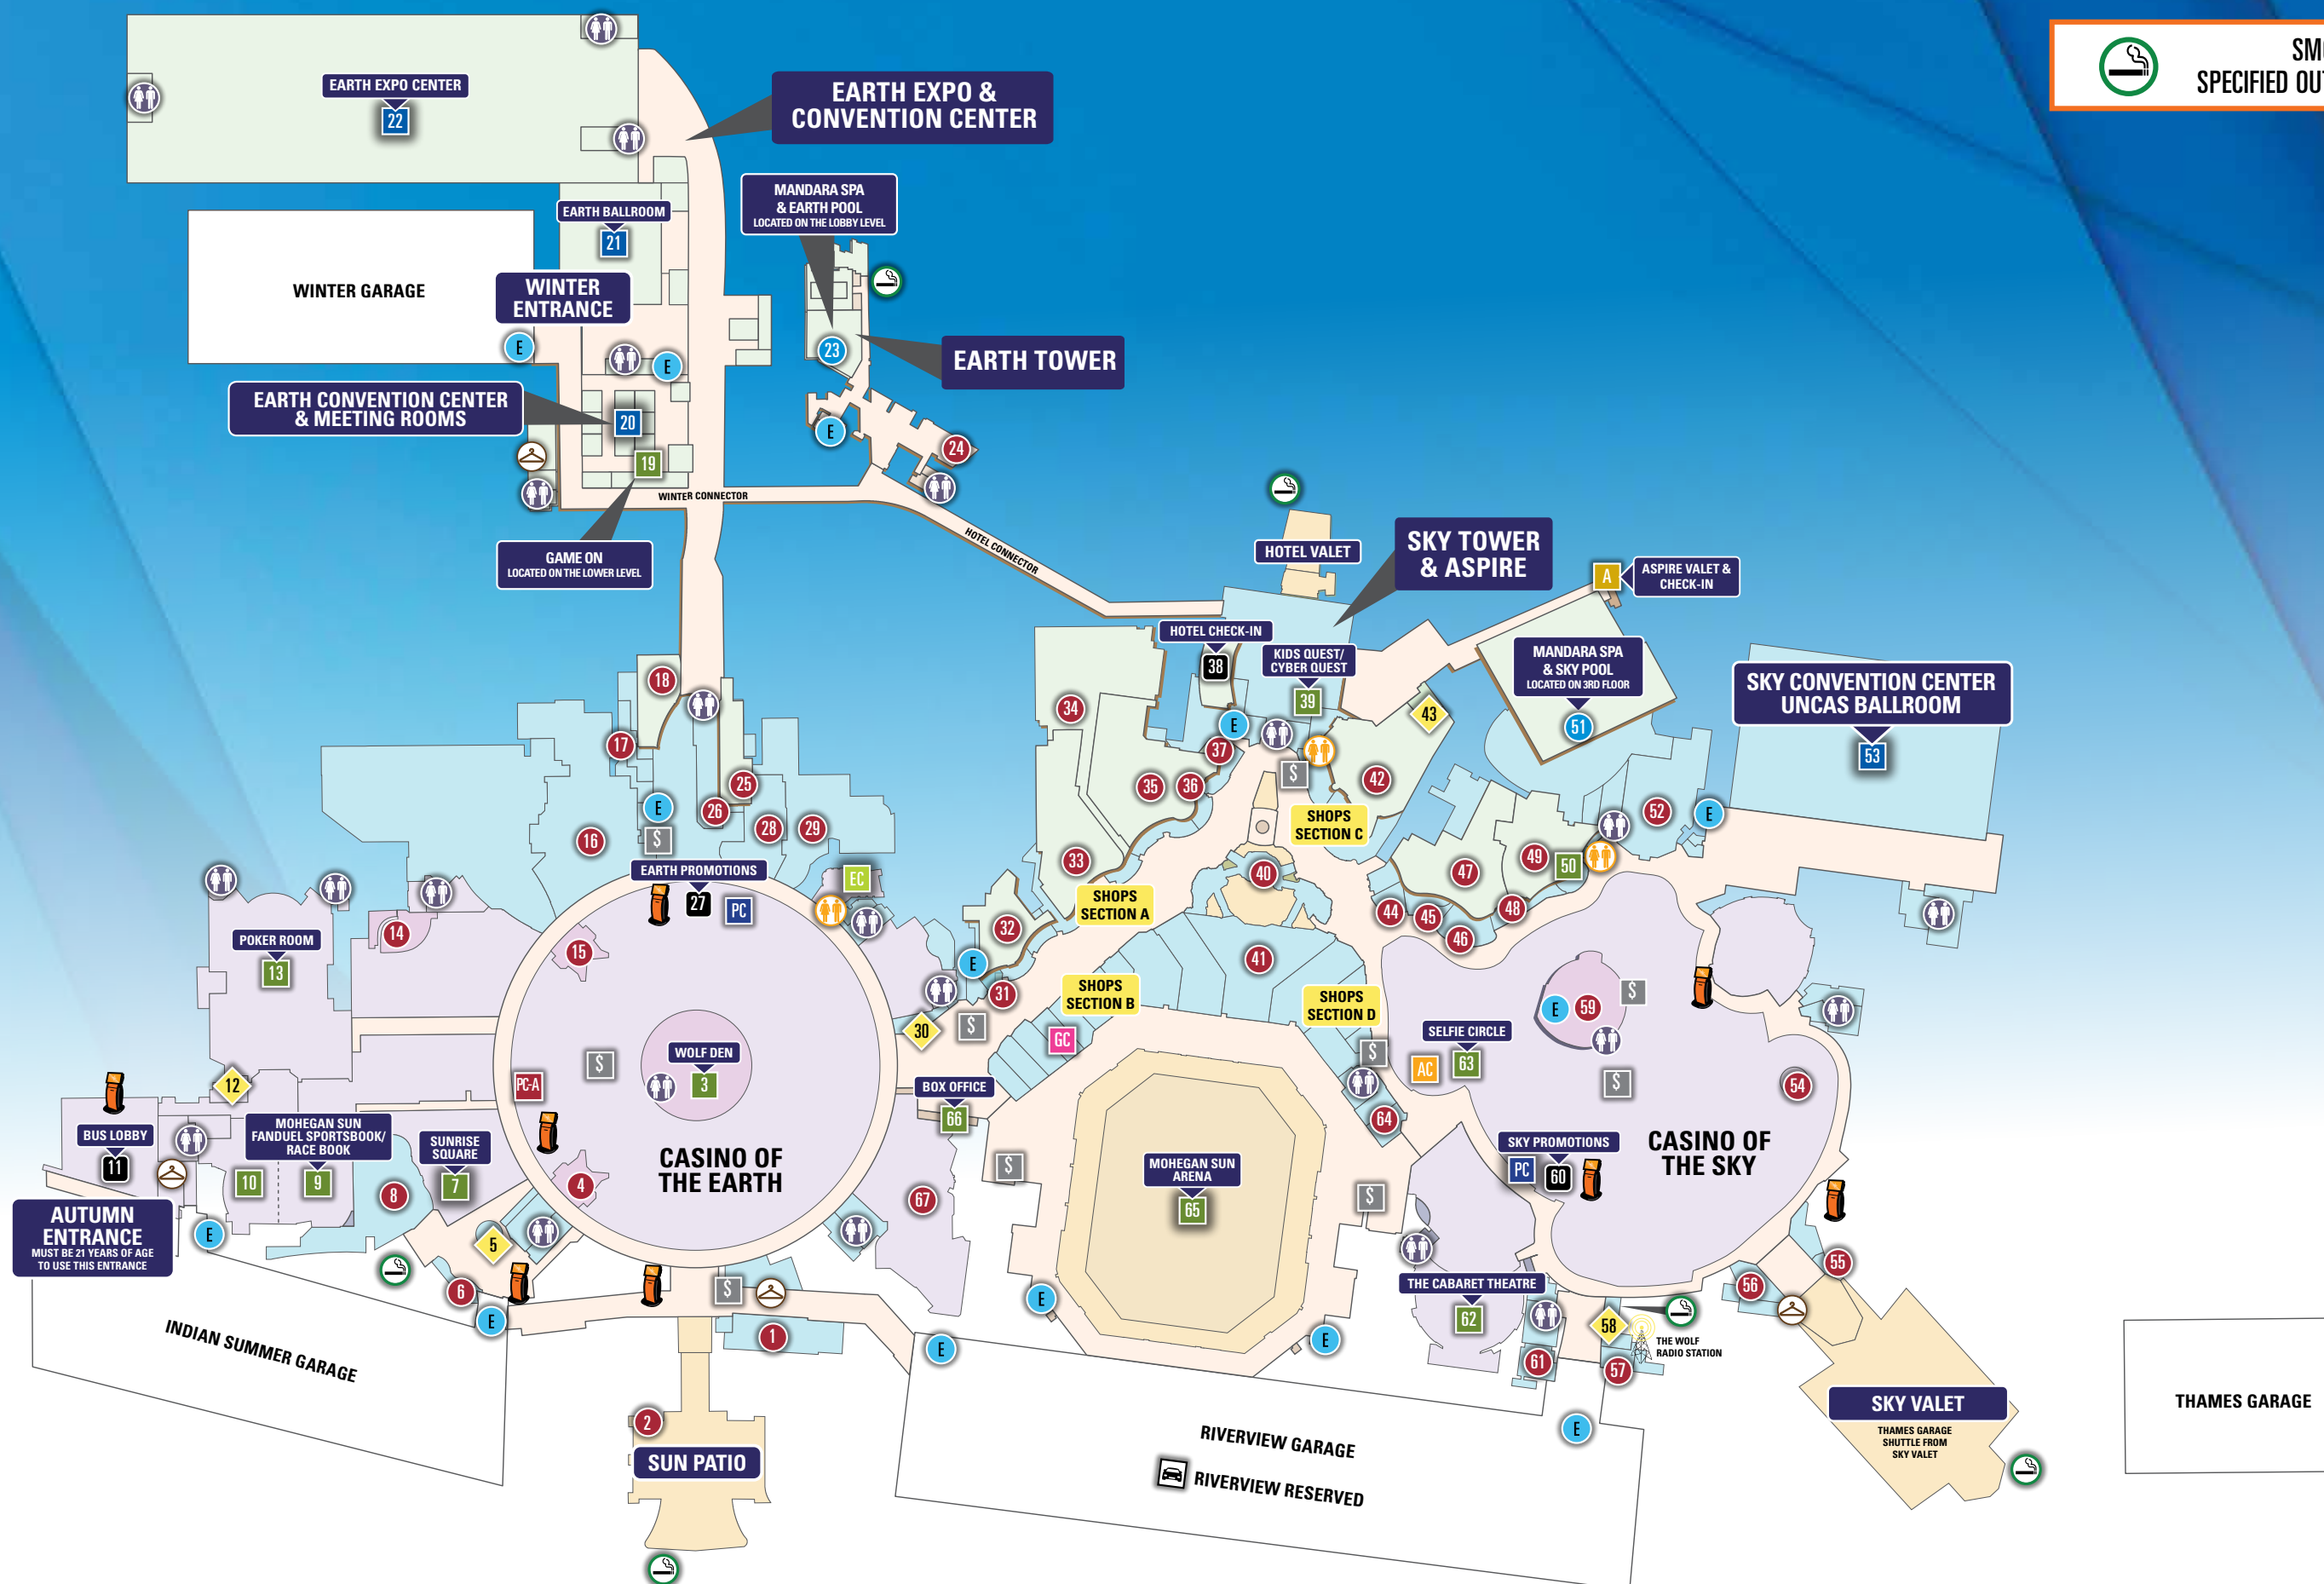

SMOKING IS PROHIBITED INDOORS.
SPECIFIED OUTDOOR SMOKING AREAS ARE AVAILABLE.

RESTAURANTS & BARS

Avalon Nightclub	34	Hash House A Go Go	29	Sol Toro	52
BALLO Italian Restaurant	16	Jasper White's Summer Shack	35	Star Bar	54
Bean and Vine Café & Wine Bar	24	Jersey Mike's Subs	56	Starbucks	46
Beauty & Essex (coming soon)	48	Johnny Rockets	45	Sun Patio Bar	2
Ben & Jerry's	44	Krispy Kreme Doughnuts Bakery	1	Sushi Koya	36
Bobby's Burger Palace	28	Krispy Kreme Doughnuts Outlet	31	Taughannick Falls Bar	40
Bow & Arrow Sports Bar	14	The Lansdowne Irish Pub & Music House	33	TAO Asian Bistro & Lounge	42
Carlo's Bakery	18	The Lodge Bar	15	Todd English's Tuscany	41
Chick-fil-A	25	MJ23 Sports Bar & Grill	49	Tom's Watch Bar	32
Clay Pipe Cigar Bar	64	Michael Jordan's Steak House	47	VISTA Lounge at Wombi Rock	59
Comix Roadhouse	67	Mohegan Market	61		
The Crafty Stir Café	37	novelle	50		
Dunkin'	6	Phantasia at Sunrise Square	8		
Frank Pepe Pizzeria Napoletana	26	The Shed (coming soon)	17		
GAME ON	19				
Harvest Moon Bar	4				

SHOPS

SECTION A	Le Creuset	OTHER RETAIL
Chico's	Portal	Brewster's Trading Post
LUSH	Robert Graham	Everything Under the Sun
Lux Bond & Green	Swarovski	Lids
Momentum Trading Post	SECTION C	Riverview Essentials
Rove Home	Athleta	Sunrise Square Essentials
Rove Outfitters	Brighton Collectibles	
Sephora	Tesla	
Splendeur A Luxury Boutique	Tommy Bahama	
Yankee Candle	SECTION D	
	House of Sweets	
	Innovations	
	Lids	
	Sunglasses	
SECTION B		
Chocolux		
Coach		
The General Store		
Landau		

GAMING & ENTERTAINMENT

Box Office	66
The Cabaret Theatre	62
Comix Comedy Club	67
GAME ON	19
Kids Quest/Cyber Quest	39
Mohegan Sun Arena	65
Mohegan Sun FanDuel Sportsbook/Race Book	9
novelle	50
Poker Room	13
Selfie Circle	63
Sunrise Square	7
VIP Race Book	10

GUEST SERVICES

Arena Club	AC	Player's Club Booth	PC
Asian Player's Club Booth	PC-A	Promotional Kiosks	
Aspire Valet & Check-In	A	Bus Lobby	11
ATM Locations	$	Restrooms	
Coat Check		Riverview Reserved	
Earth Promotions	27	Sky Promotions	60
Elevator	E	Spa & Pool	23, 51
Family Restrooms		No one under 21 years of age allowed in this site	
Guest Assistance Center	GC	Under 21 years of age allowed	
Hotel Check-in	38	Smoking Permitted	
Play' Event Center	EC		

CONVENTIONS & MEETINGS

Earth Ballroom	21	Earth Expo Center	22
Earth Convention Center & Meeting Rooms	20	Sky Convention Center Uncas Ballroom	53

For information, visit mohegansun.com or call 1.888.MOHEGAN.

請前往旭日廣場亞洲「Player's Club」或「Lost Guest」服務台，尋找路線指示協助。

Go Mobile. Scan the QR code or view us on Google Maps.